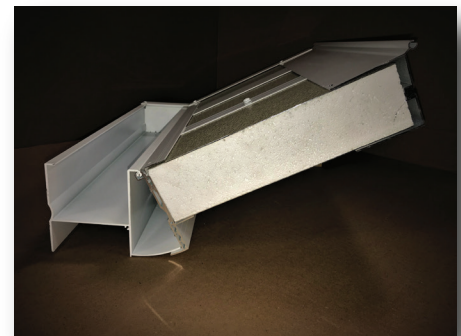

Seaway is Excited to Introduce our New Adjustable Fascia/Gutter Assembly for our Seaway Sunrooms Systems!

Adjusted for 3-inch roof system

Adjusted for 6-inch roof system

6-inch gutter and adjustable fascia assembly!

✓ **Stronger and Higher-Performance.**

More rigid

Drains more effectively

✓ **Labor and Energy Saving.**

No gutter wedges

Adjustable for pitches from 0.5:12 to 6:12

Installers use one product across all platforms

✓ **Simplifies Inventory.**

Stock one fascia & gutter for

3" and 6" roof systems

Arrives together

3-, 4-, 6-, and 6.5-inch roof panels

✓ **Arrives together.**

Have your gutter material shipped together with your other sunroom components ... one less supplier visit!

✓ **More rigid.**

Gutter wall thickness of .080. Most commercial gutters range from .027 to .032.

Order now in WebCenter!

In stock and available to ship right away!