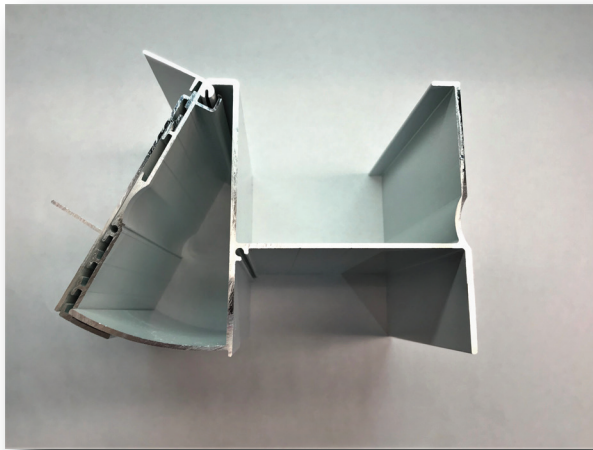

Seaway is Excited to Introduce our New Adjustable Fascia/Gutter Assembly for our Seaway Sunrooms Systems!

Adjusted for 3-inch roof system

Adjusted for 6-inch roof system

6-inch gutter and adjustable fascia assembly!

✓ **Stronger and Higher-Performance.**

More rigid

Drains more effectively

✓ **Labor and Energy Saving.**

No gutter wedges

Adjustable for pitches from 0.5:12 to 6:12

Installers use one product across all platforms

✓ **Simplifies Inventory.**

Stock one fascia & gutter for

3" and 6" roof systems

Arrives together

3-, 4-, 6-, and 6.5-inch roof panels

✓ **Arrives together.**

Have your gutter material shipped together with your other sunroom components ... one less supplier visit!