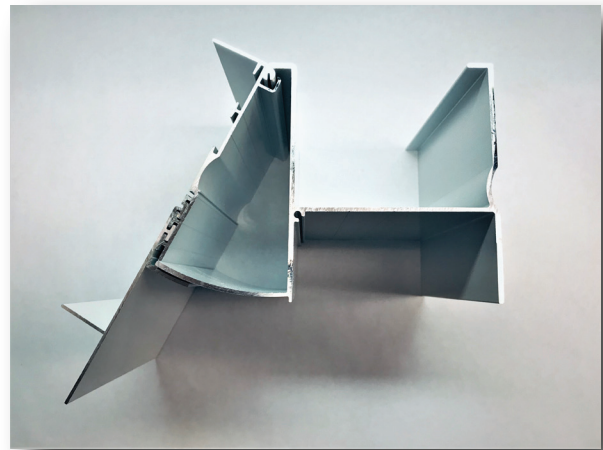

Seaway is Excited to Introduce our New Adjustable Fascia/Gutter Assembly for our Seaway Sunrooms Systems!

Adjusted for 3-inch roof system

Adjusted for 6-inch roof system

6-inch gutter and adjustable fascia assembly!

✓ **Stronger and Higher-Performance.**

More rigid

Drains more effectively

✓ **Labor and Energy Saving.**

No gutter wedges

Adjustable for pitches from 0.5:12 to 6:12

Installers use one product across all platforms

✓ **Simplifies Inventory.**

Stock one fascia & gutter for

3" and 6" roof systems

Arrives together

3-, 4-, 6-, and 6.5-inch roof panels

✓ **Arrives together.**

Have your gutter material shipped together with your other sunroom components ... one less supplier visit!